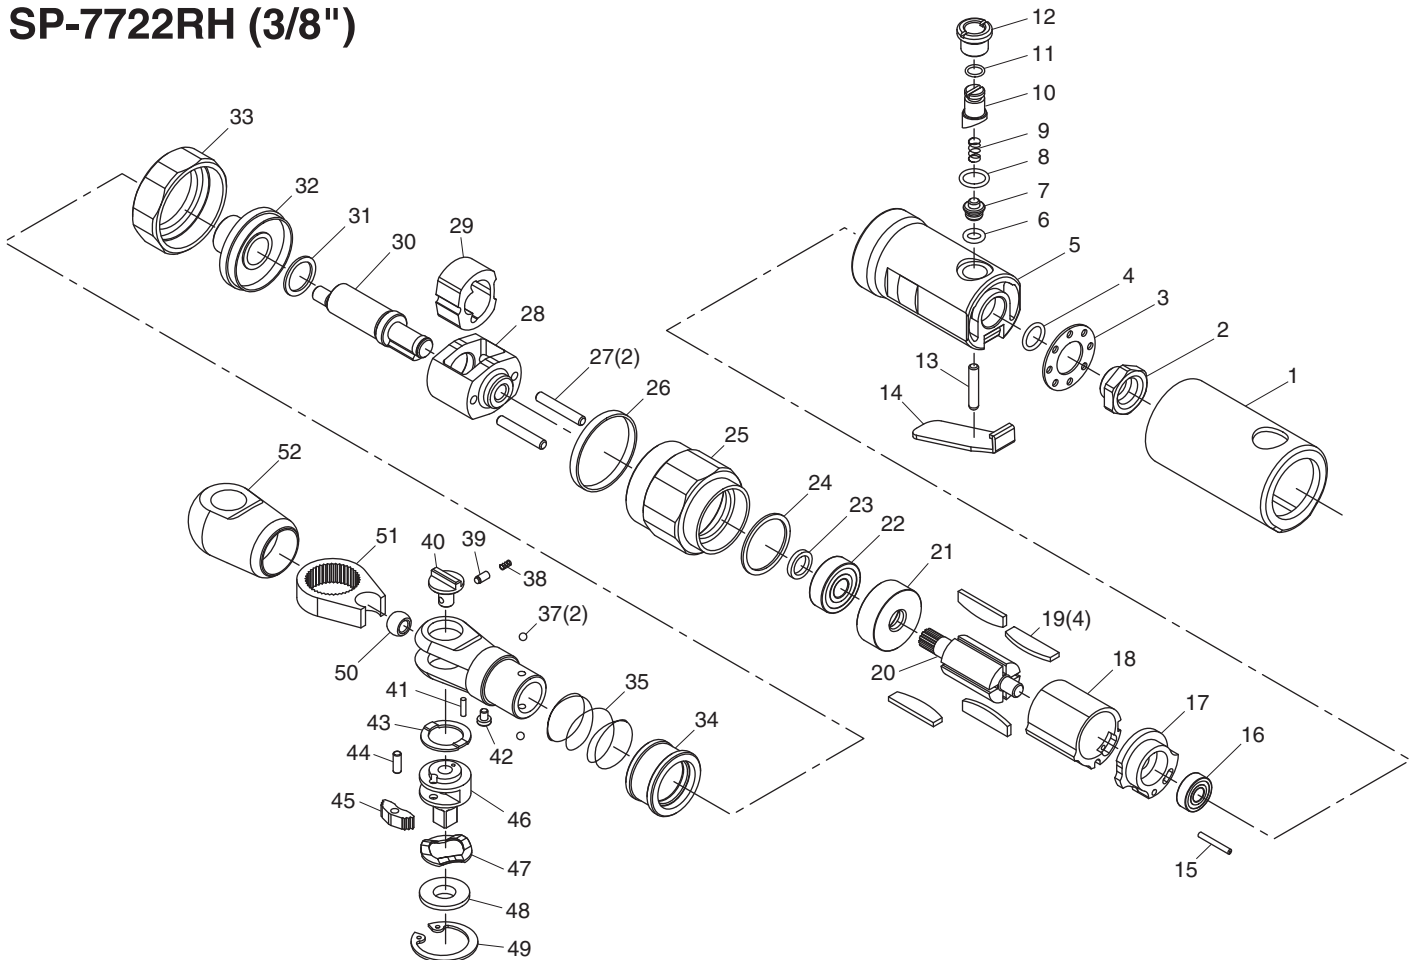

1/4" & 3/8" IMPACT RATCHET WRENCH

EXPLODED VIEW

SP-7720RH (1/4")
SP-7722RH (3/8")

-ROTATIONAL HEAD-

PARTS LIST

Index No.	Parts No.	Description	Qty. Per tool
1	7722RH-01	Housing Cover	1
2	7722RH-02	Inlet Bushing	1
3	7722RH-03	Deflector	1
4	7722RH-04	O-Ring	1
5	7722RH-05	Housing	1
6	7722RH-06	O-Ring	1
7	7722RH-07	Throttle Valve	1
8	7722RH-08	O-Ring	1
9	7722RH-09	Spring	1
10	7722RH-10	Air Regulator	1
11	7722RH-11	O-Ring	1
12	7722RH-12	Valve Nut	1
13	7722RH-13	Valve Shaft	1
14	7722RH-14	Throttle Lever	1
15	7722RH-15	Roll Pin	1
16	7722RH-16	Ball Bearing	1
17	7722RH-17	Rear End Plate	1
18	7722RH-18	Cylinder	1
19	7722RH-19	Rotor Blade	4
20	7722RH-20	Rotor	1
21	7722RH-21	Front End Plate	1
22	7722RH-22	Ball Bearing	1
23	7722RH-23	Rotor Spacer	1
24	7722RH-24	Lock Washer	1
25	7722RH-25	Clutch Housing	1
26	7722RH-26	Collar Ring	1
27	7722RH-27	Hammer Pin	2
28	7722RH-28	Hammer Frame	1
29	7722RH-29	Hammer	1

Index No.	Parts No.	Description	Qty. Per tool
30	7722RH-30	Spindle	1
31	7722RH-31	Spindle Spacer	1
32	7722RH-32	Spacer	1
33	7722RH-33	Lock Ring	1
34	7722RH-34	Adjust Ring	1
35	7722RH-35	Spring	1
36	7722RH-36	Ratchet Housing	1
37	7722RH-37	Steel Ball	2
38	7722RH-38	Ratchet Spring	1
39	7722RH-39	Lock Pin	1
40	7720RH-40	Ratchet Button (1/4")	1
	7722RH-40	Ratchet Button (3/8")	1
41	7722RH-41	Needle Roller	1
42	7722RH-42	Screw	1
43	7722RH-43	Wear Washer	1
44	7722RH-44	Ratchet Pawl Pin	1
45	7722RH-45	Ratchet Pawl	1
46	7720RH-46	Ratchet Anvil (1/4")	1
	7722RH-46	Ratchet Anvil (3/8")	1
47	7722RH-47	Wave Washer	1
48	7720RH-48	Thrust Washer (1/4")	1
	7722RH-48	Thrust Washer (3/8")	1
49	7722RH-49	Retaining Ring	1
50	7722RH-50	Drive Bushing	1
51	7722RH-51	Ratchet Yoke	1
52	7722RH-52	Head Cover	1