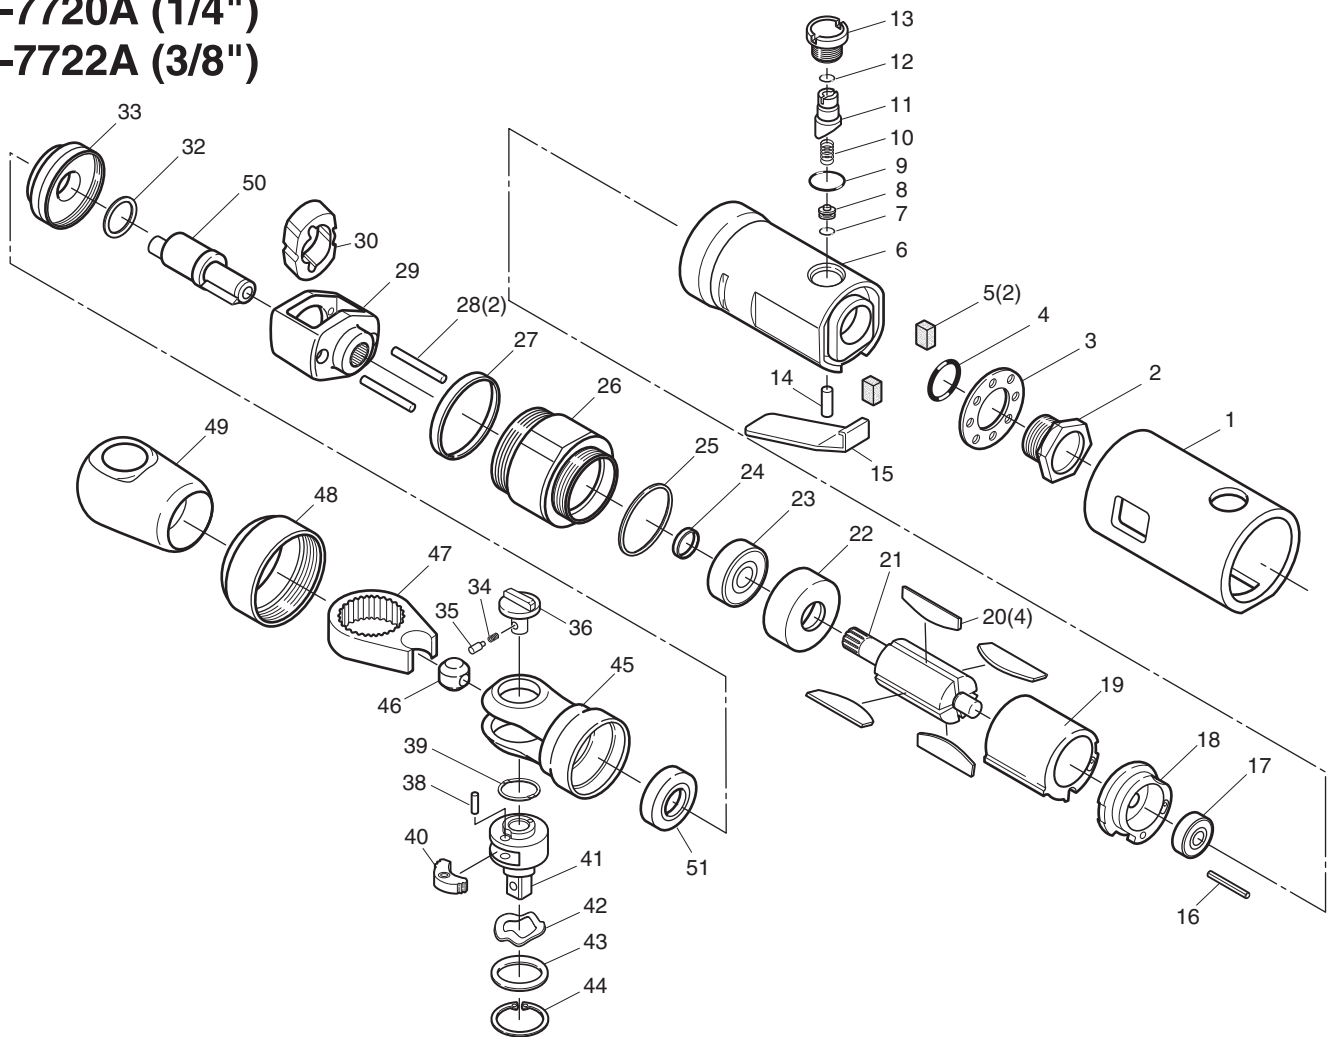

1/4" & 3/8" IMPACT RATCHET WRENCH

EXPLODED VIEW

SP-7720A (1/4")

SP-7722A (3/8")

PARTS LIST

Index No.	Parts No.	Description	Qty. Per tool
1	7720-01	Housing Cover	1
2	7720-02	Inlet Bushing	1
3	7720-03	Deflector	1
4	7720-04	O-Ring	1
5	7720-05	Sponge	2
6	7720-06	Housing	1
7	7720-07	O-Ring	1
8	7720-08	Throttle Valve	1
9	7720-09	O-Ring	1
10	7720-10	Spring	1
11	7720-11	Air Regulator	1
12	7720-12	O-Ring	1
13	7720-13	Valve Screw	1
14	7720-14	Valve Shaft	1
15	7720-15	Throttle Lever	1
16	7720-16	Roll Pin	1
17	7720-17	Ball Bearing	1
18	7720-18	Rear End Plate	1
19	7720-19	Cylinder	1
20	7720-20	Rotor Blade	4
21	7720-21	Rotor	1
22	7720-22	Front End Plate	1
23	7720-23	Ball Bearing	1
24	7720-24	Rotor Spacer	1
25	7720-25	Lock Washer	1
26	7720-26	Clutch Housing	1
27	7720-27	Color	1
28	7720-28	Hammer Pin	2
29	7720-29	Hammer Frame	1

Index No.	Parts No.	Description	Qty. Per tool
30	7720-30	Hammer	1
32	7720-32	Spindle Spacer	1
33	7720-33	Spacer	1
34	7720-34	Ratchet Spring	1
35	7720-35	Pin	1
36	7720-36	Reverse Button (1/4")	1
	7722-36	Reverse Button (3/8")	1
38	7720-38	Dowel Pin	1
39	7720-39	Wear Washer	1
40	7720-40	Ratchet Pawl	1
41	7720-41	Ratchet Anvil (1/4")	1
	7722-41	Ratchet Anvil (3/8")	1
42	7720-42	Wave Washer	1
43	7720-43	Thrust Washer (1/4")	1
	7722-43	Thrust Washer (3/8")	1
44	7720-44	Retaining Ring	1
45	7720-45	Ratchet Housing	1
46	7720-46	Drive Bushing	1
47	7720-47	Ratchet Yoke	1
48	7720-48	Lock Ring	1
49	7720-49	Head Cover	1
50	7720A-50	Spindle	1
51	7720A-51	Ball Bearing	1