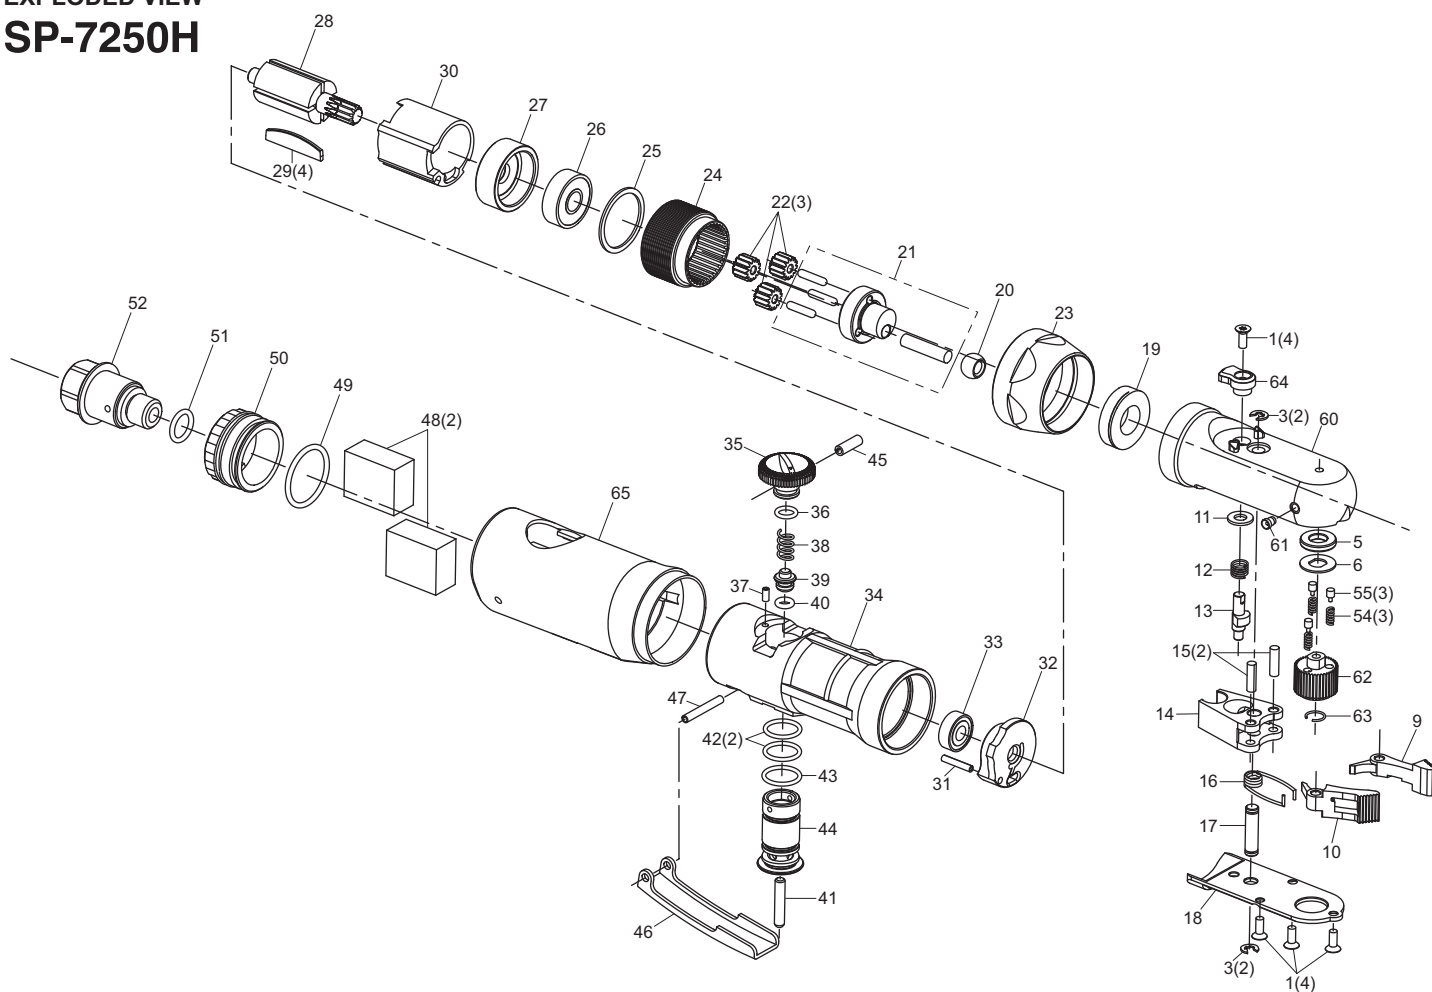

LOW PROFILE HEX. BIT DRIVER

EXPLODED VIEW SP-7250H

PARTS LIST

Index No.	Parts No.	Description	Qty. Per tool
1	7255-01	Reverse Lever Screw	4
3	7255-03	E-Ring	2
5	7255-05	Spindle Bushing	1
6	7255-06	Fixed Washer	1
9	7255-09	Ratchet A	1
10	7255-10	Ratchet B	1
11	7255-11	Washer	1
12	7255-12	Spring	1
13	7255-13	Reverse Cam	1
14	7255-14	Ratchet Yoke	1
15	7255-15	Needle Roller	2
16	7255-16	Coiled Spring	1
17	7255-17	Pivot Pawl	1
18	7255-18	Ratchet Housing Cover	1
19	7255-19	Crank Shaft Bearing	1
20	7255-20	Drive Bushing	1
21	7255-21	Planet Cage with Pin	1
22	7255-22	Idle Gear	3
23	7255-23	Coupling Nut	1
24	7255-24	Internal Gear	1
25	7255-25	Lock Washer	1
26	7255-26	Ball Bearing	1
27	7255-27	Front End Plate	1
28	7255-28	Rotor	1
29	7255-29	Rotor Blade	4
30	7255-30	Cylinder	1
31	7255-31	Spring Pin	1
32	7255-32	Rear End Plate	1
33	7255-33	Ball Bearing	1
34	7255-34	Motor Housing	1
35	7255-35	Regulator Dial	1

Index No.	Parts No.	Description	Qty. Per tool
36	7255-36	O-Ring	1
37	7255-37	Spring Pin	1
38	7255-38	Valve Spring	1
39	7255-39	Valve	1
40	7255-40	O-Ring	1
41	7255-41	Valve Shaft	1
42	7255-42	O-Ring	2
43	7255-43	O-Ring	1
44	7255-44	Air Regulator	1
45	7255-45	Spring Pin	1
46	7255-46	Throttle Lever	1
47	7255-47	Spring Pin	1
48	7255-48	Sponge	2
49	7255-49	O-Ring	1
50	7255-50	Exhaust Sleeve	1
51	7255-51	O-Ring	1
52	7255-52	Swivel Inlet Bushing	1
54	7255-54	Spring	3
55	7255-55	Pin	3
60	7250H-60	Ratchet Housing	1
61	7250H-61	Grease Fitting	1
62	7250H-62	Spindle	1
63	7250H-63	Ring	1
64	7250H-64	Reverse Lever (Blue)	1
65	7250H-65	Housing Cover (Blue)	1