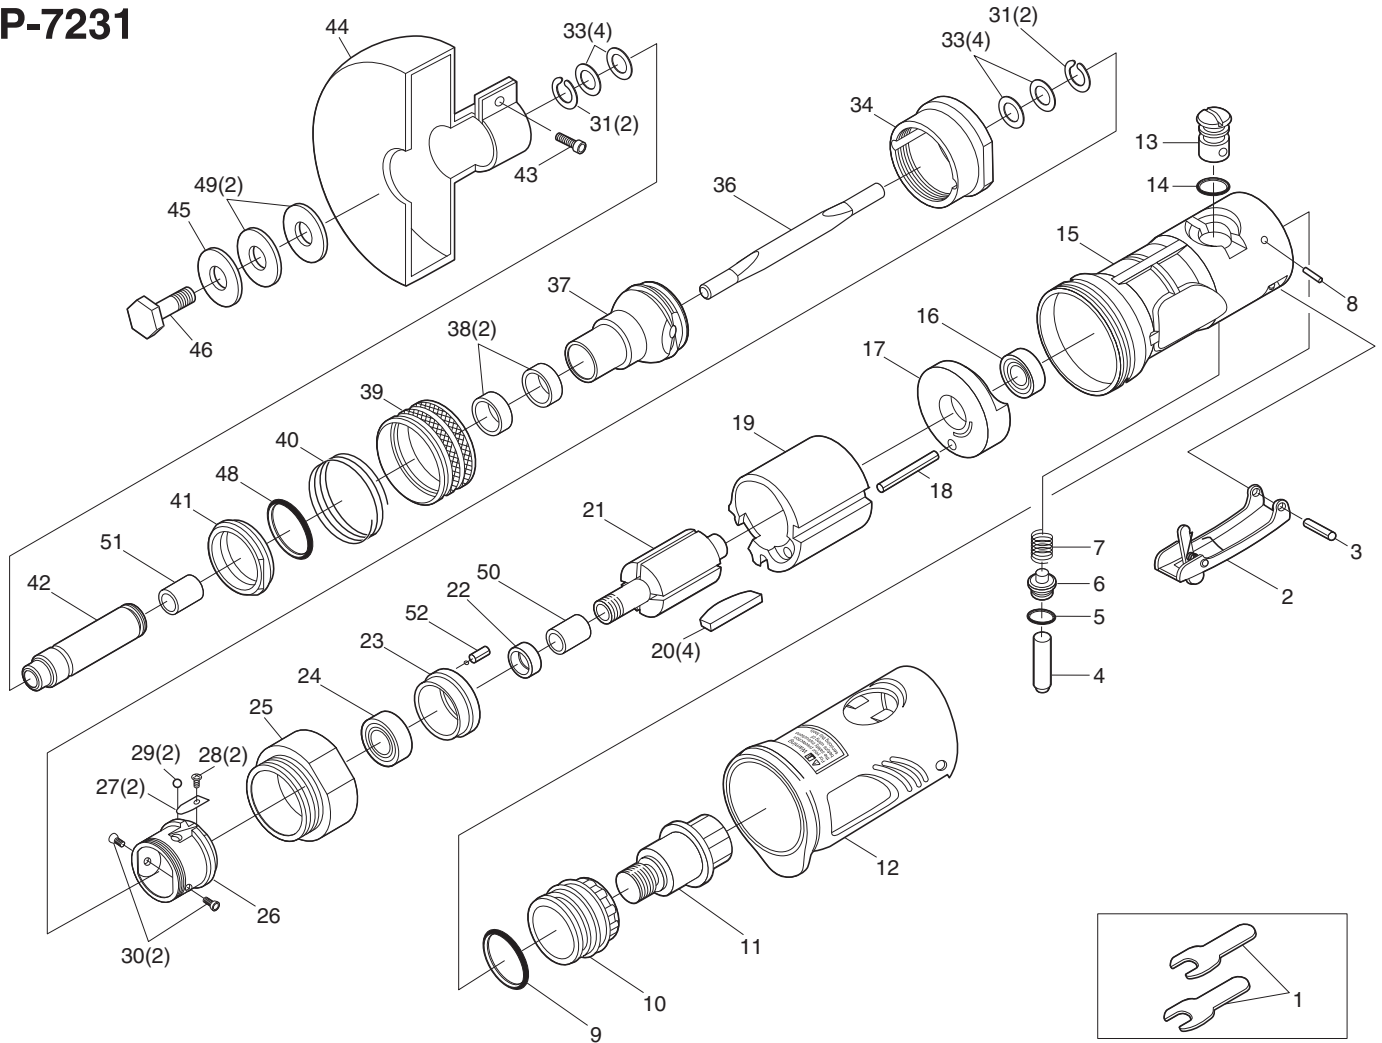

FLEX HEAD CUT - OFF TOOL

EXPLODED VIEW

SP-7231

PARTS LIST

Index No.	Parts No.	Description	Qty. Per tool
1	7231-01	Spanner Wrench Set	1
2	7231-02	Safety Lever	1
3	7231-03	Spring Pin	1
4	7231-04	Valve Shaft	1
5	7231-05	O-Ring	1
6	7231-06	Throttle Valve	1
7	7231-07	Valve Spring	1
8	7231-08	Spring Pin	1
9	7231-09	O-Ring	1
10	7231-10	Exhaust Sleeve	1
11	7231-11	Inlet Bushing	1
12	7231-12	Housing Cover	1
13	7231-13	Air Regulator	1
14	7231-14	O-Ring	1
15	7231-15	Motor Housing	1
16	7231-16	Ball Bearing	1
17	7231-17	Rear End Plate	1
18	7231-18	Dowel Pin	1
19	7231-19	Cylinder	1
20	7231-20	Rotor Blade	4
21	7231-21	Rotor	1
22	7231-22	Bearing Spacer	1
23	7231-23	Front End Plate	1
24	7231-24	Ball Bearing	1
25	7231-25	Motor Lock Ring	1
26	7231-26	Socket Joint	1
27	7231-27	Dent Spring	2
28	7231-28	Screw	2
29	7231-29	Steel Ball	2

Index No.	Parts No.	Description	Qty. Per tool
30	7231-30	Set Screw	2
31	7231-31	Retaining Ring	2
33	7231-33	Shaft Washer	4
34	7231-34	Lock Ring	1
36	7231-36	Power Shaft	1
37	7231-37	Flex Shaft	1
38	7231-38	Needle Bearing	2
39	7231-39	Lock Sleeve	1
40	7231-40	Retainer Spring	1
41	7231-41	Retainer Ring	1
42	7231-42	Drive Shaft	1
43	7231-43	Cap Screw	1
44	7231-44	Wheel Cover	1
45	7231-45	Wheel Washer	1
46	7231-46	Hex. Bolt	1
48	7231-48	O-Ring	1
49	7231-49	Wheel Washer	2
50	7231-50	Bushing	1
51	7231-51	Bushing	1
52	7231-52	Spring Pin	1