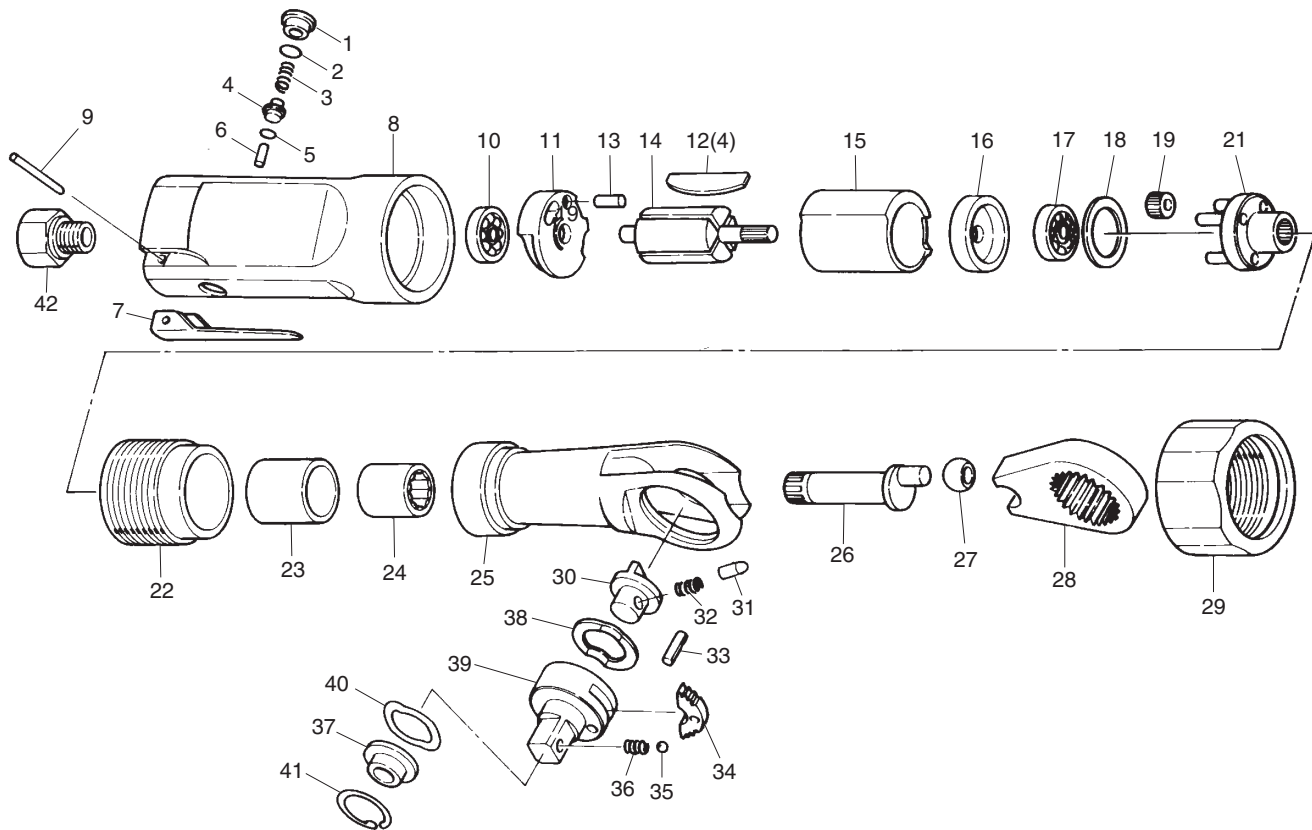

1/4" & 3/8" MINI-RATCHET WRENCH

EXPLODED VIEW

SP-1760A 1/4" Ratchet Wrench

SP-1762 3/8" Ratchet Wrench

PARTS LIST

Index No.	Parts No.	Description	Qty. Per tool
1	760A-01	Valve Screw	1
2	760A-02	Valve Screw O-Ring	1
3	760A-03	Throttle Valve Spring	1
4	760A-04	Throttle Valve	1
5	760A-05	Throttle Valve O-Ring	1
6	760A-06	Throttle Plunger	1
7	760A-07	Throttle Lever	1
8	760A-08	Motor Housing	1
9	760A-09	Throttle Lever Pin	1
10	760A-10	Ball Bearing	1
11	760A-11	Rear End Plate	1
12	760A-12	Rotor Blade	4
13	760A-13	Dowel Pin	1
14	760A-14	Rotor	1
15	760A-15	Cylinder	1
16	760A-16	Front End Plate	1
17	760A-17	Ball Bearing	1
18	760A-18	Internal Gear Spacer	1
19	760A-19	Planet Gear	3
21	760A-21	Planet Cage with Pin	1
22	760A-22	Internal Gear	1
23	760A-23	Planet Cage Bushing	1
24	760A-24	Needle Bearing	1
25	760A-25	Ratchet Housing	1
26	760A-26	Crankshaft	1
27	760A-27	Drive Bushing	1
28	760A-28	Ratchet Yoke	1
29	760A-29	Clamp Nut	1
30	760A-30	Reverse Button (1/4")	1
	762-30	Reverse Button (3/8")	1

Index No.	Parts No.	Description	Qty. Per tool
31	760A-31	Lock Pin	1
32	760A-32	Ratchet Spring	1
33	760A-33	Ratchet Pawl Pin	1
34	760A-34	Ratchet Pawl	1
35	—	Steel Ball	(1)
36	—	Spring	(1)
37	760A-37	Thrust Washer (1/4")	1
	762-37	Thrust Washer (3/8")	1
38	760A-38	Wear Washer	1
39	760A-39	1/4" Ratchet Anvil	1
	762-39	3/8" Ratchet Anvil	1
40	760A-40	Wave Washer	1
41	760A-41	Retaining Ring	1
42	760A-42	Air Inlet	1