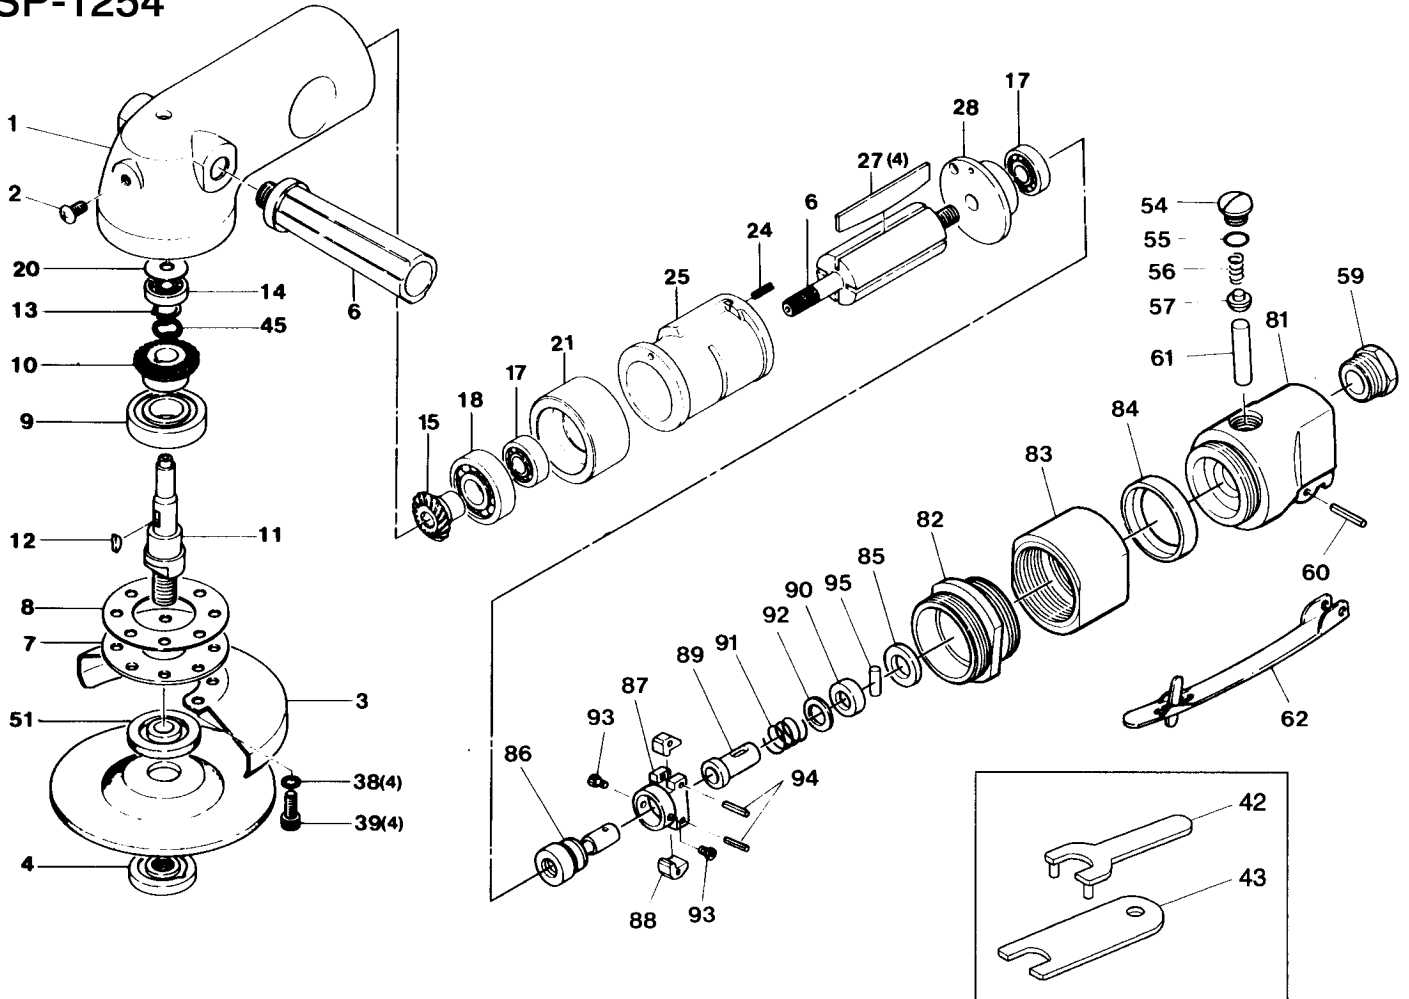

4" ANGLE DISC GRINDER

EXPLODED VIEW
SP-1254

—LEVER TYPE—

PARTS LIST

Index No.	Parts No.	Description	Qty. Per tool
1	25401	Body	1
2	25402	Screw	1
3	25403	Disc Cover	1
4	25404	Disc Nut	1
6	25406	Grip	1
7	25407	Retainer	1
8	25408	Gasket	1
9	25409	Bearing	1
10	25410	Bevel Gear	1
11	25411	Gear Shaft	1
12	25412	Key	1
13	25413	Ret. Ring	1
14	25414	Bearing	1
15	25415	Pinion	1
17	25417	Bearing	2
18	25418	Bearing	1
20	25420	Spacer	1
21	25421	Front Plate	1
24	25424	Spring Pin	1
25	25425	Cylinder	1
26	25426	Rotor	1
27	25427	Rotor Blade	4
28	25428	Rear Case	1
38	25438	Washer	4
39	25439	Screw	4
42	25442	Disc Wrench	1
43	25443	Stop Spanner	1
45	25445	Wave Washer	1
51	25451	Disc Receiver(Steel)	1

Index No.	Parts No.	Description	Qty. Per tool
54	25454	Valve Nut	1
55	25455	"O" Ring	1
56	25456	Valve Spring	1
57	25457	Valve Ball	1
59	25459	Bushing	1
60	25460	Pin	1
61	25461	Valve Pin	1
62	25462	Throttle Lever	1
81	25481	Valve Housing	1
82	25482	Lock Ring	1
83	25483	Coupling	1
84	25484	Spacer	1
85	25485	Governor Sheet	1
86	25486	Governor Shaft	1
87	25487	Governor	1
88	25488	Pendulum	2
89	25489	Governor Sleeve	1
90	25490	Washer	1
91	25491	Adjust Spring	1
92	25492	Adjust Ring(0.5mm)	(0-2)
93	25493	Set Screw	2
94	25494	Spring Pin	2
95	25495	Pin	1
96	25496	Adjust Ring(0.2mm)	(0-2)