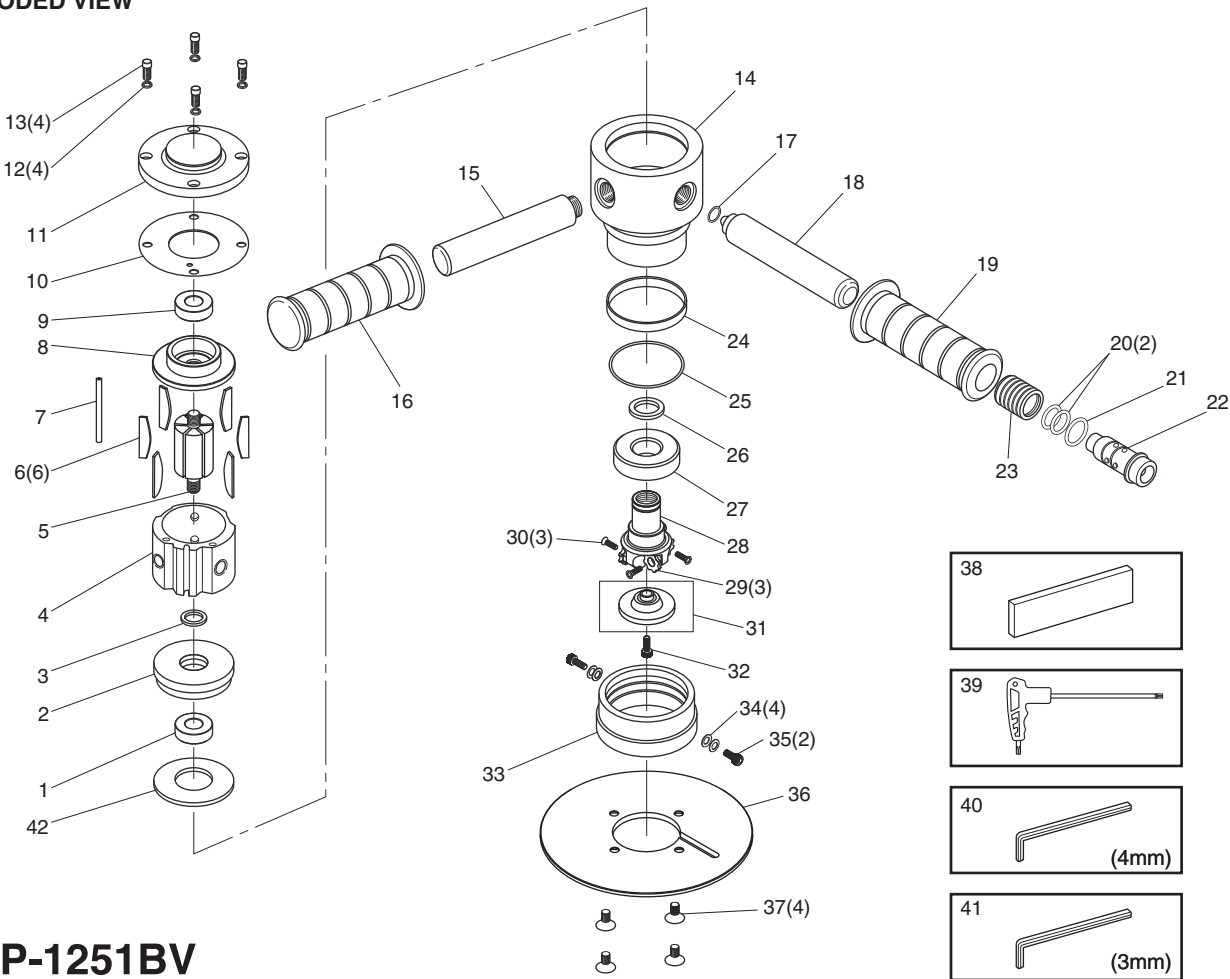

VERTICAL AIR BEVELER

EXPLODED VIEW

SP-1251BV

PARTS LIST

Index No.	Parts No.	Description	Qty. Per tool
1	251BV-01	Ball Bearing	1
2	251BV-02	Front End Plate	1
3	251BV-03	Collar	1
4	251BV-04	Cylinder	1
5	251BV-05	Rotor	1
6	251BV-06	Blade	6
7	251BV-07	Dowel Pin	1
8	251BV-08	Rear End Plate	1
9	251BV-09	Ball Bearing	1
10	251BV-10	Gasket	1
11	251BV-11	Housing Cap	1
12	251BV-12	Washer	4
13	251BV-13	Screw	4
14	251BV-14	Motor Housing	1
15	251BV-15	Handle B	1
16	251BV-16	Grip A	1
17	251BV-17	O-Ring	1
18	251BV-18	Handle A	1
19	251BV-19	Grip B	1
20	251BV-20	O-Ring	2
21	251BV-21	O-Ring	1
22	251BV-22	Inlet Bushing	1
23	251BV-23	Throttle Valve	1
24	251BV-24	Collar	1
25	251BV-25	O-Ring	1
26	251BV-26	Washer	1
27	251BV-27	Ball Bearing	1
28	251BV-28	Cutter Holder	1
29	251BV-29	Cutter (250ABV-R3.5 10pcs set)	3
30	251BV-30	Screw	3
31	251BV-31	Guide Roller Assy	1
32	251BV-32	Screw	1

Index No.	Parts No.	Description	Qty. Per tool
33	251BV-33	Adjust Ring	1
34	251BV-34	Spring Washer	4
35	251BV-35	Screw	2
36	251BV-36	Flange	1
37	251BV-37	Screw	4
38	251BV-38	Cutter Holder Stopper	1
39	251BV-39	Torx Wrench	1
40	251BV-40	Hex. Wrench (4mm)	1
41	251BV-41	Hex. Wrench (3mm)	1
42	251BV-42	Bearing Plate	1

The types and specifications may be changed without notice.
251BV 201209S