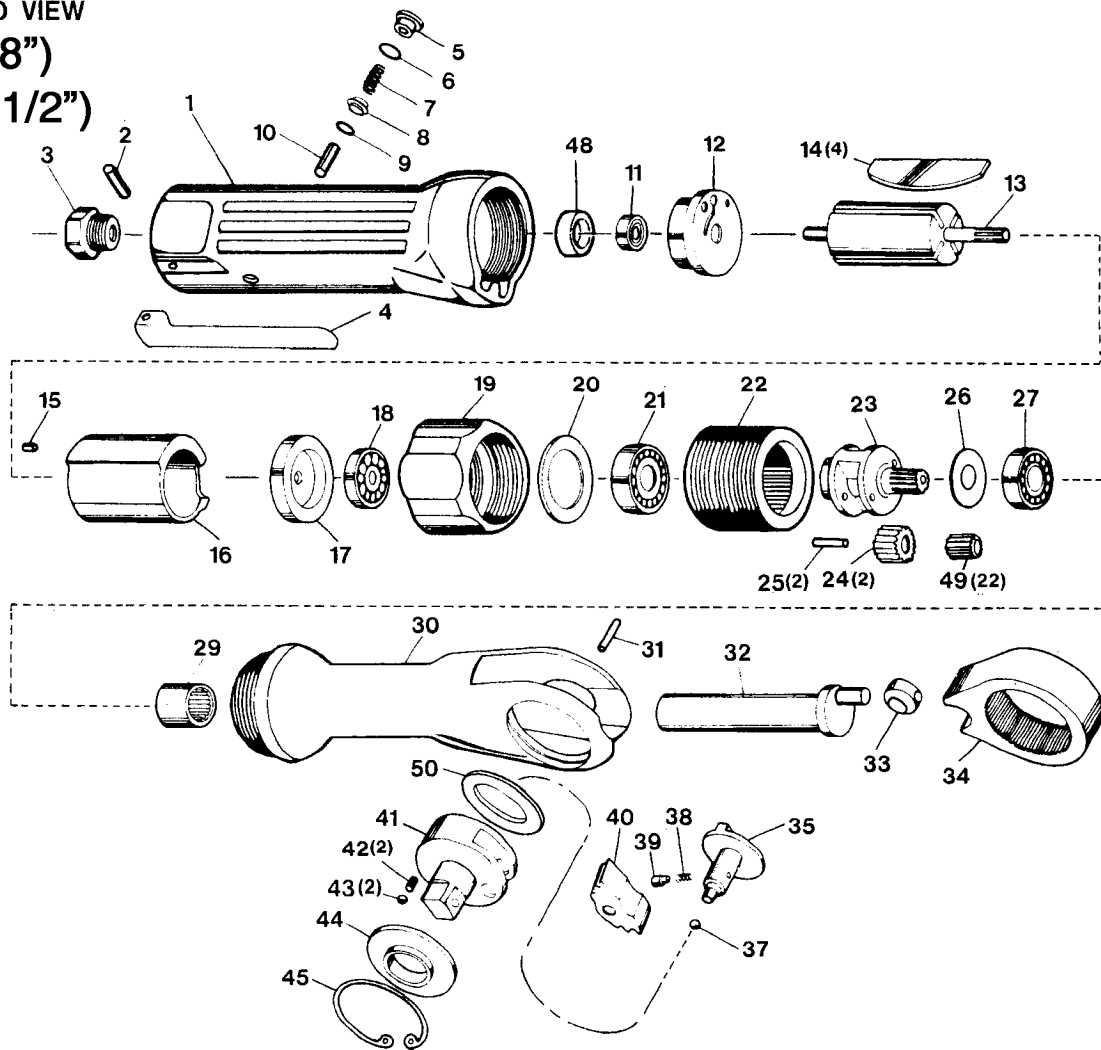

# 3/8" & 1/2" SQ. DR. AIR RATCHET WRENCH

EXPLODED VIEW

SP-1133 (3/8")  
SP-1133-2 (1/2")

## PARTS LIST

Index No.	Parts No.	Description	Qty. Per tool
1	13301	Motor Housing	1
2	13302	Lever pin	1
3	13303	Hose Adapter	1
4	13304	Throttle Lever	1
5	13305	Valve Screw	1
6	13306	"O" Ring	1
7	13307	Spring	1
8	13308	Throttle Valve	1
9	13319	"O" Ring	1
10	13310	Plunger	1
11	13311	Ball Bearing	1
12	13312	Rear Plate	1
13	13313	Rotor	1
14	13314	Rotor Blade	4
15	13315	Dowel Pin	1
16	13316	Cylinder	1
17	13317	Front Plate	1
18	13318	Ball Bearing	1
19	13319	Clamp Nut	1
20	13320	Washer	1
21	13321	Ball Bearing	1
22	13322	Internal Gear	1
23	13323	Planet Cage	1
24	13324	Planet Gear	2
25	13325	Planet Pin	2
26	13326	Washer	1
27	13327	Ball Bearing	1
29	13329	Needle Bearing	1
30	13330	Ratchet Housing	1

Index No.	Parts No.	Description	Qty. Per tool
31	13331	Dowel Pin	1
32	13332	Crank Shaft	1
33	13333	Drive Bushing	1
34	13334	Yoke	1
35	133(3/8)35 133(1/2)35	Reverse Button	1
37	13337	Steel Ball	1
38	13338	Ratchet Spring	1
39	13339	Lock Pin	1
40	13340	Ratchet Pawl	1
41	133(3/8)41 133(1/2)41	Ratchet Anvil	1
42	13342	Spring	2
43	13343	Steel Ball	2
44	133(3/8)44 133(1/2)44	Thrust Washer	1
45	13345	Retaining Ring	1
50	13350	Spacer	1
48	13348	Bearing Cap	1
49	13349	Needle Roller	11 x 2